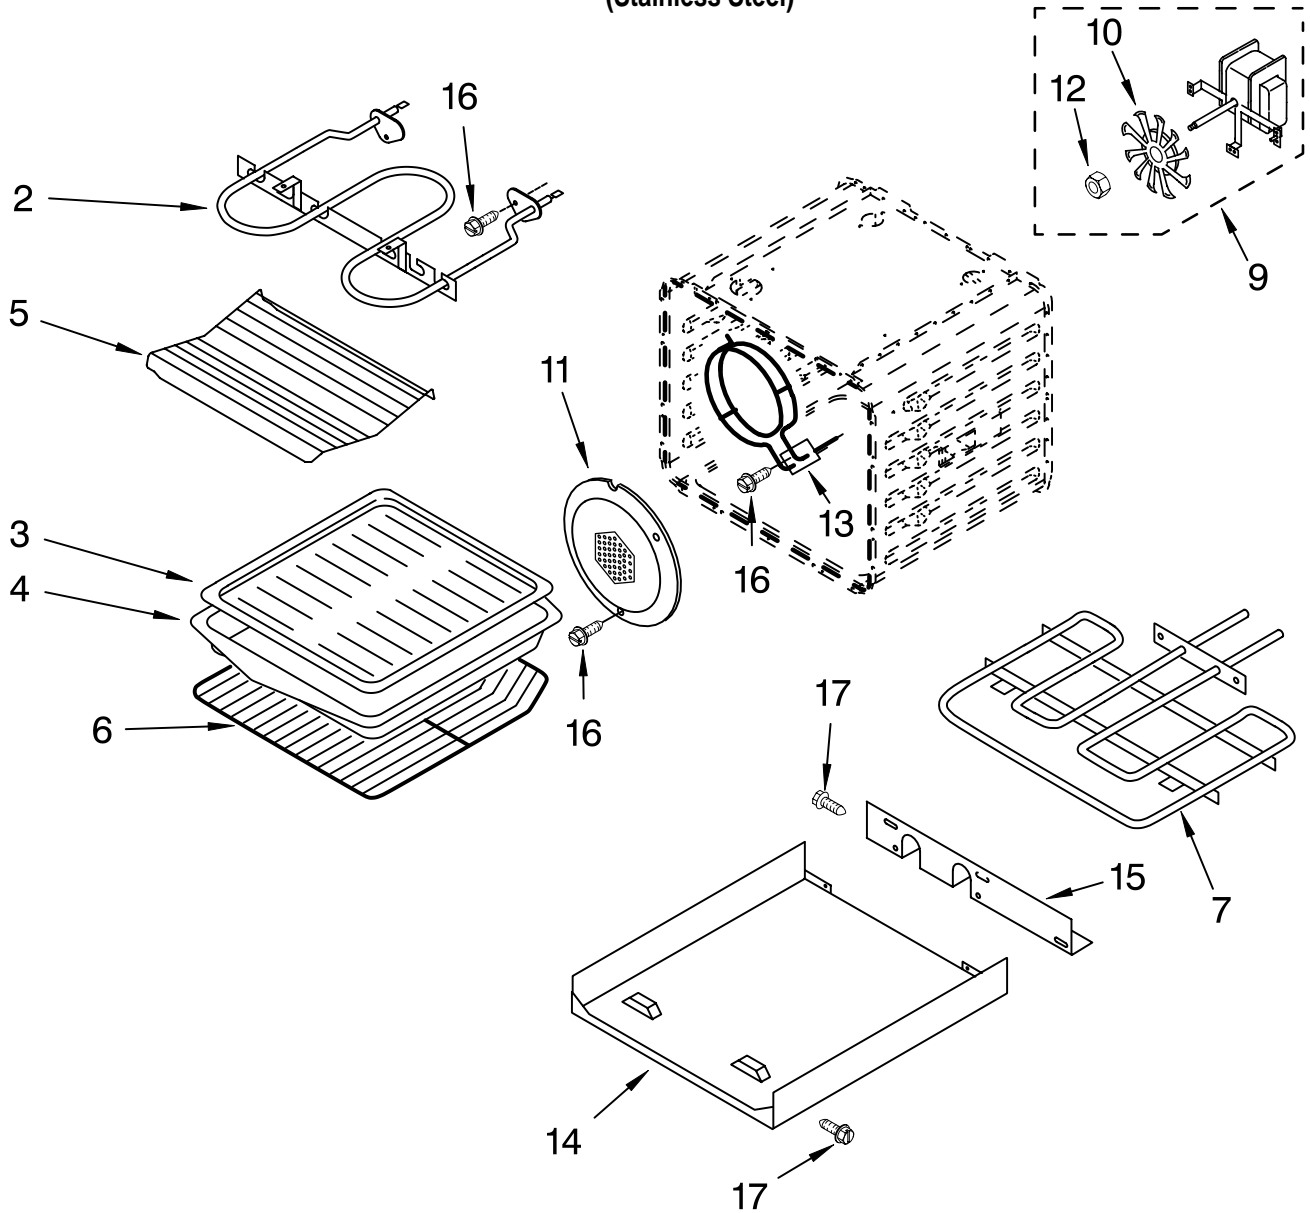

INTERNAL OVEN PARTS

For Model:KDRP487MSS03

(Stainless Steel)

Illus. No.	Part No.	DESCRIPTION
2	4456103	Element, Broil
	4449154	Screw
3	4457277	Grill, Broiler
4	4457276	Pan, Broiler
5	3181534	Rack, Roasting
6	4448716	Rack, Oven

Illus. No.	Part No.	DESCRIPTION
7	4452155	Element, Bake
9	4451583	Motor, Convection
10	4452226	Blade, Fan
11	4448418	Cover, Fan
12	4452227	Nut
13	4452157	Element, Convection

Illus. No.	Part No.	DESCRIPTION
14	4455035	Tray, Hidden Bake
15	4450039	Cover, Access
16	4449154	Screw, 8-32 x .440
17	4449809	Screw, 8-18 x 3/8

FOR ORDERING INFORMATION REFER TO PARTS PRICE LIST